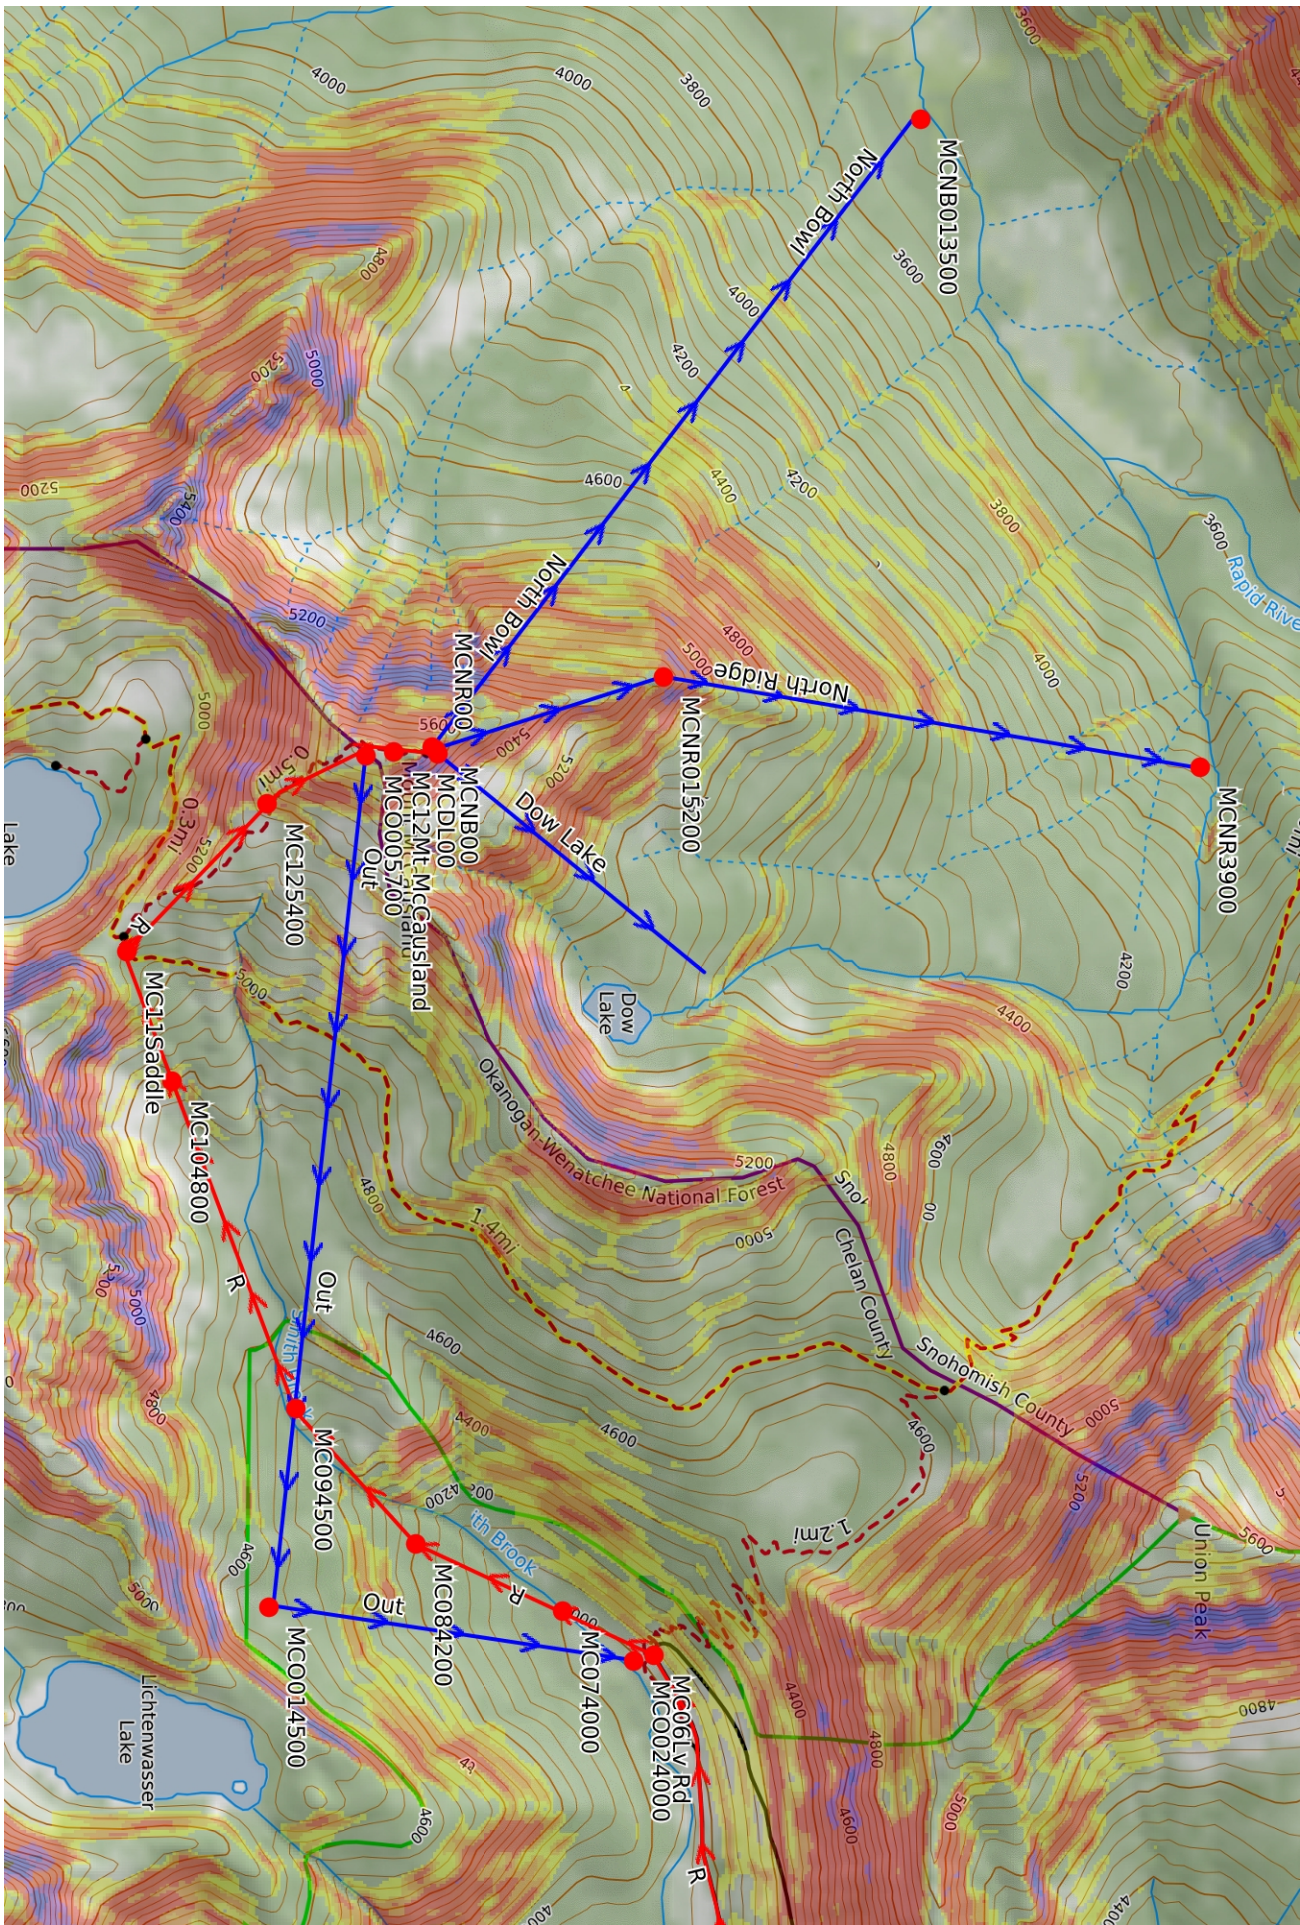

Series Overview

WGS84

USNG Zone 10TFT

CalTopo

Scale 1:35827 1 inch = 2986 feet

Scale 1:15273 1 inch = 1273 feet

0.5

0.5

1.0

1.5

2.0

2.5 km

Scale 1:14533

1 inch = 1211 feet

N

MN

15°