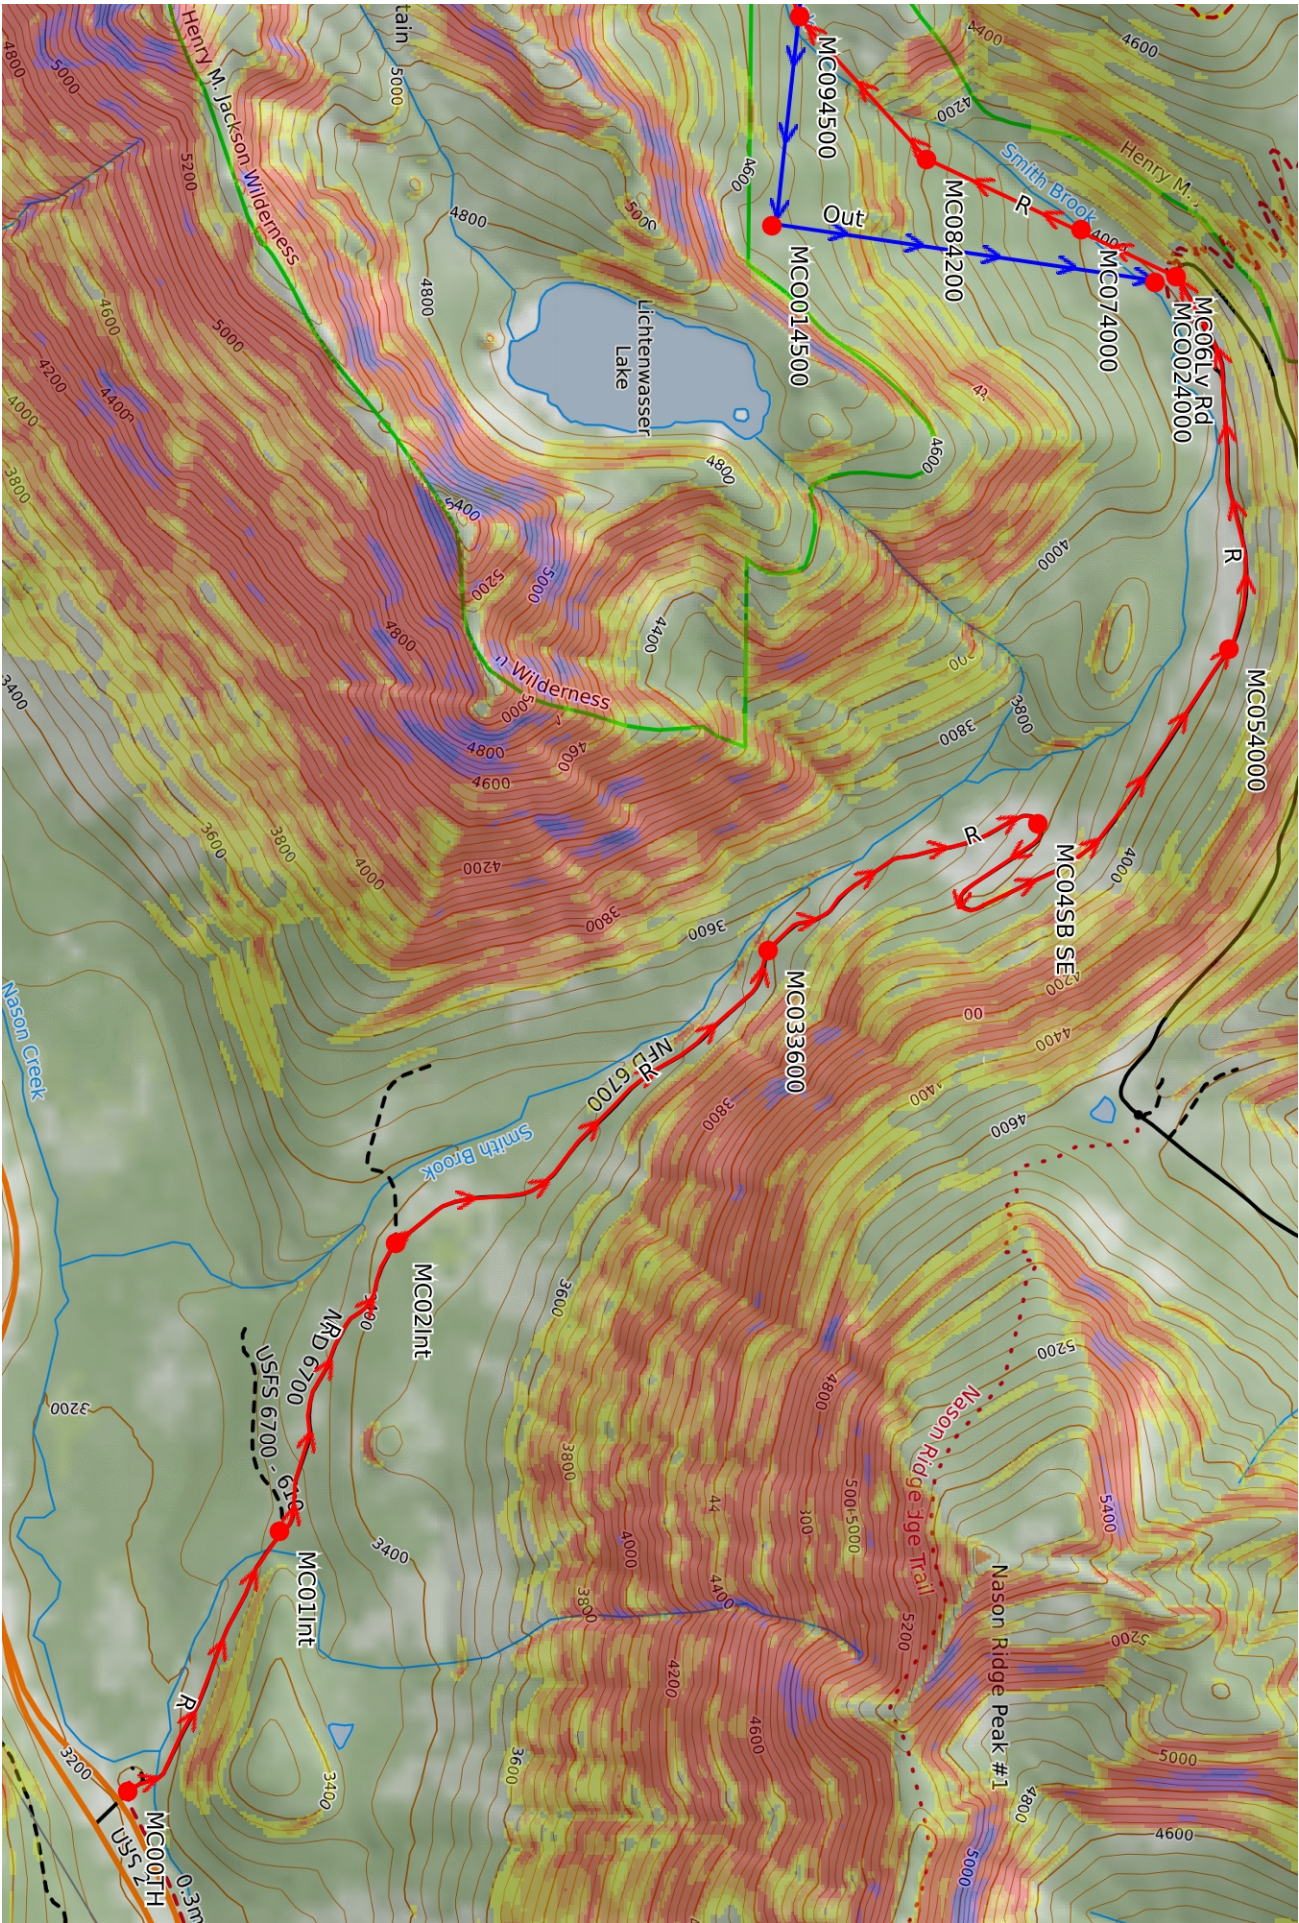

Series Overview

WGS84

USNG Zone 10TFT

CalTopo

Scale 1:35827 1 inch = 2986 feet

Scale 1:15273 1 inch = 1273 feet

0.5

0.5

1.0

1.5

2.0

2.5 km

Scale 1:14533

1 inch = 1211 feet

N

MN

15°